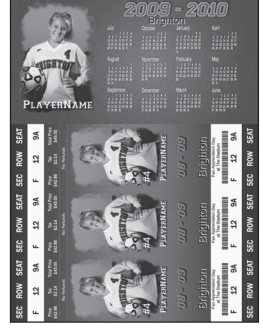

**Cardinal Sports Imaging**

**150 North Main Street**  
Fairport, NY 14450  
585-223-1910

**www.cardinalsportsimaging.com**

**Cardinal Sports Imaging**

**PICTURE ORDER FORM**

.....

**ORDER FORM AND PAYMENT MUST BE HANDED IN ON PICTURE DAY**