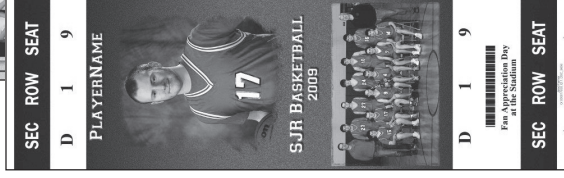

**Cardinal Sports Imaging**

**150 North Main Street**  
Fairport, NY 14450  
585-223-1910

**www.cardinalsportsimaging.com**

**Cardinal Sports Imaging**

**PICTURE ORDER FORM**

.....

**ORDER FORM AND PAYMENT MUST BE HANDED IN ON PICTURE DAY**

**Personalized Player Photos, Team Photos and Accessories**

**PLEASE PRINT ALL INFORMATION BELOW INCLUDING JERSEY NUMBER**

**JERSEY #**  **ATHLETE'S FIRST NAME (AS IT WILL APPEAR ON PHOTO)**  
  
**LAST NAME (AS IT WILL APPEAR ON PHOTO)**  
  
**SCHOOL/ORGANIZATION**  **COACH**   
**SPORT**  **GENDER**  **LEVEL**   
**\*POSITION**  **\*HEIGHT**  **\*WEIGHT**   
**PARENT NAME**   
**HOME NUMBER**  **CELL NUMBER**   
**MAILING/SHIPPING ADDRESS**   
**CITY**  **STATE**  **ZIP**